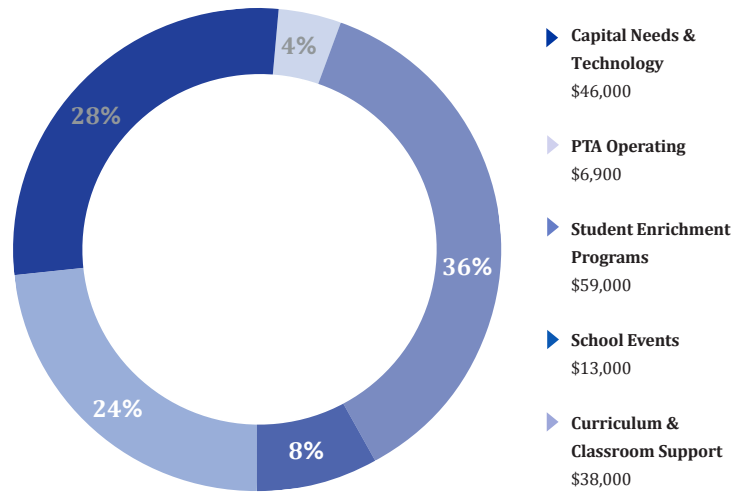

How PTA Fundraising Dollars Are Spent

Above chart is based on 2018-2019 actual expenses. Items listed under each section below highlight how the 2018-2019 fundraising dollars were spent, but do not capture all PTA programs and expenses. The 2019-2020 Proposed Budget is consistent with the prior year. Amounts spent on Capital Needs and Curriculum & Classroom Support vary year to year depending upon actual fundraising dollars received in a given year.

PTA OPERATING

- Insurance & Tax Fees
- Printing & Supplies
- Website
- Eagle Eye Newsletter
- Room Parents
- Supplement CMS Landscaping
- Safety Officers For Carpool & School Events

SCHOOL EVENTS

- Family Bingo Night
- Field Day
- Fun Friday
- 5th Grade Celebration
- Storytelling Festival
- Prospective Families Events
- Monthly Staff Appreciation Treats & Meals
- Staff Celebration Week
- Teacher Compliment Bowl Drawing

STUDENT ENRICHMENT PROGRAMS

- MI Play Productions
- In-House Field Trips
- Subsidize Cost of Field Trips
- PALS
- Tutoring
- Jr Great Books
- Jr Achievement
- Assistance for Sharon Families In Need
- Pinewood Elementary School Staff Appreciation & Classroom Supplies
- Reflections
- Odyssey Of The Mind

CURRICULUM & CLASSROOM SUPPORT

- Professional Development Workshops For Staff
- Student Agendas

- Classroom Supply Funds For All Teachers and Specials Areas
- Substitute Teachers As Requested By Principal
- Teacher Requested Curriculum Support For Each Grade

CAPITAL NEEDS & TECHNOLOGY

- Digital Marquee At Campus Entrance
- 45 Google Chromebooks
- Printer Toner
- Misc Technology Equipment
- Two Chromebook Storage Carts
- Fees for Teacher Websites
- Teacher Desks, Storage Units, Student Lockers/Cubbies For New Mobile Classrooms
- Sensory Path For Students In Hallway
- Sharon Eagle Door Mats
- K/1 Nonfiction Book Collection For Media Center